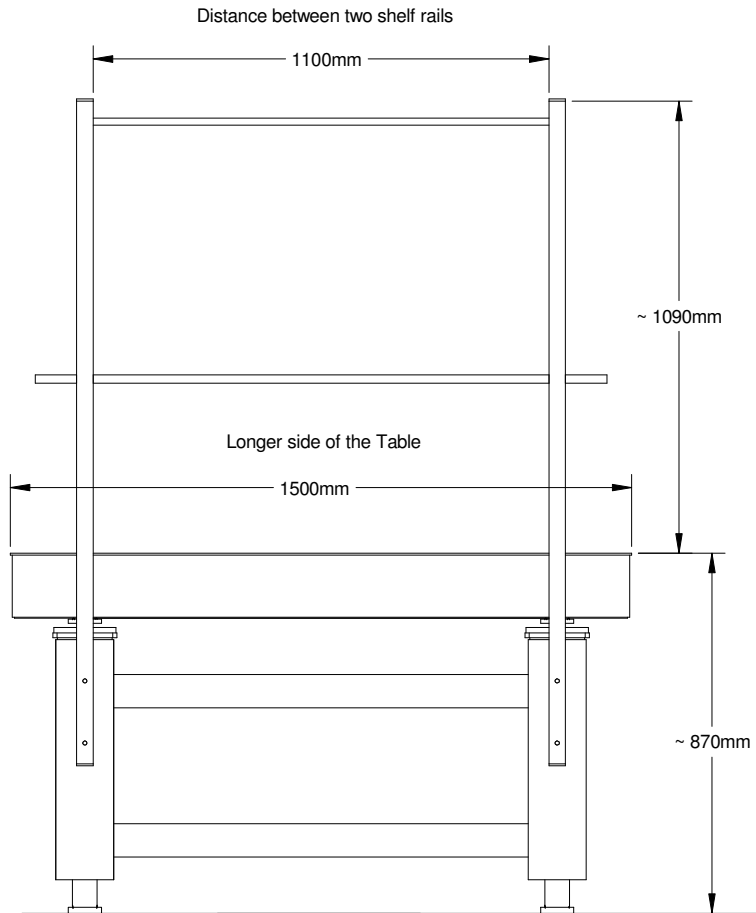

Back view of 1500x980mm table shelf assembly

Side view of 1500x980mm table with shelf assembly